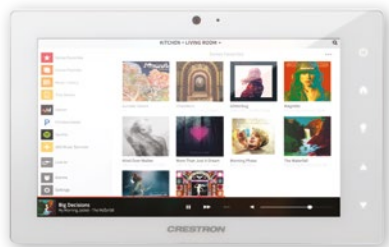

Next-generation TSW touch screens

The new TSW-560, TSW-760 and TSW-1060 deliver unprecedented touch screen performance in residential homes. We kept everything that you love about TSWs the same and made strategic improvements that deliver big benefits for you and your customers.

New touch screen features include:

Blazing fast processor

The latest TSWs feature our new state-of-the-art processor that delivers a whole new level of performance. Touch screen control and navigation is incredibly fast and responsive, perfect for custom home automation.

Native Sonos integration

Only new Crestron TSWs are able to run the full Sonos application and interface right on the touch screen as part of a perfectly integrated whole home audio system. And this is just the start – the new generation of TSW touch screens is designed to deliver even more incredible applications for the luxury home market.

The screen border now features backlit capacitive buttons that illuminate according to user needs. The result is an even sleeker look and more intuitive user navigation.

Ambient light sensor

Like popular mobile devices, screen brightness and LED backlights now adjust automatically according to ambient light levels in the room.