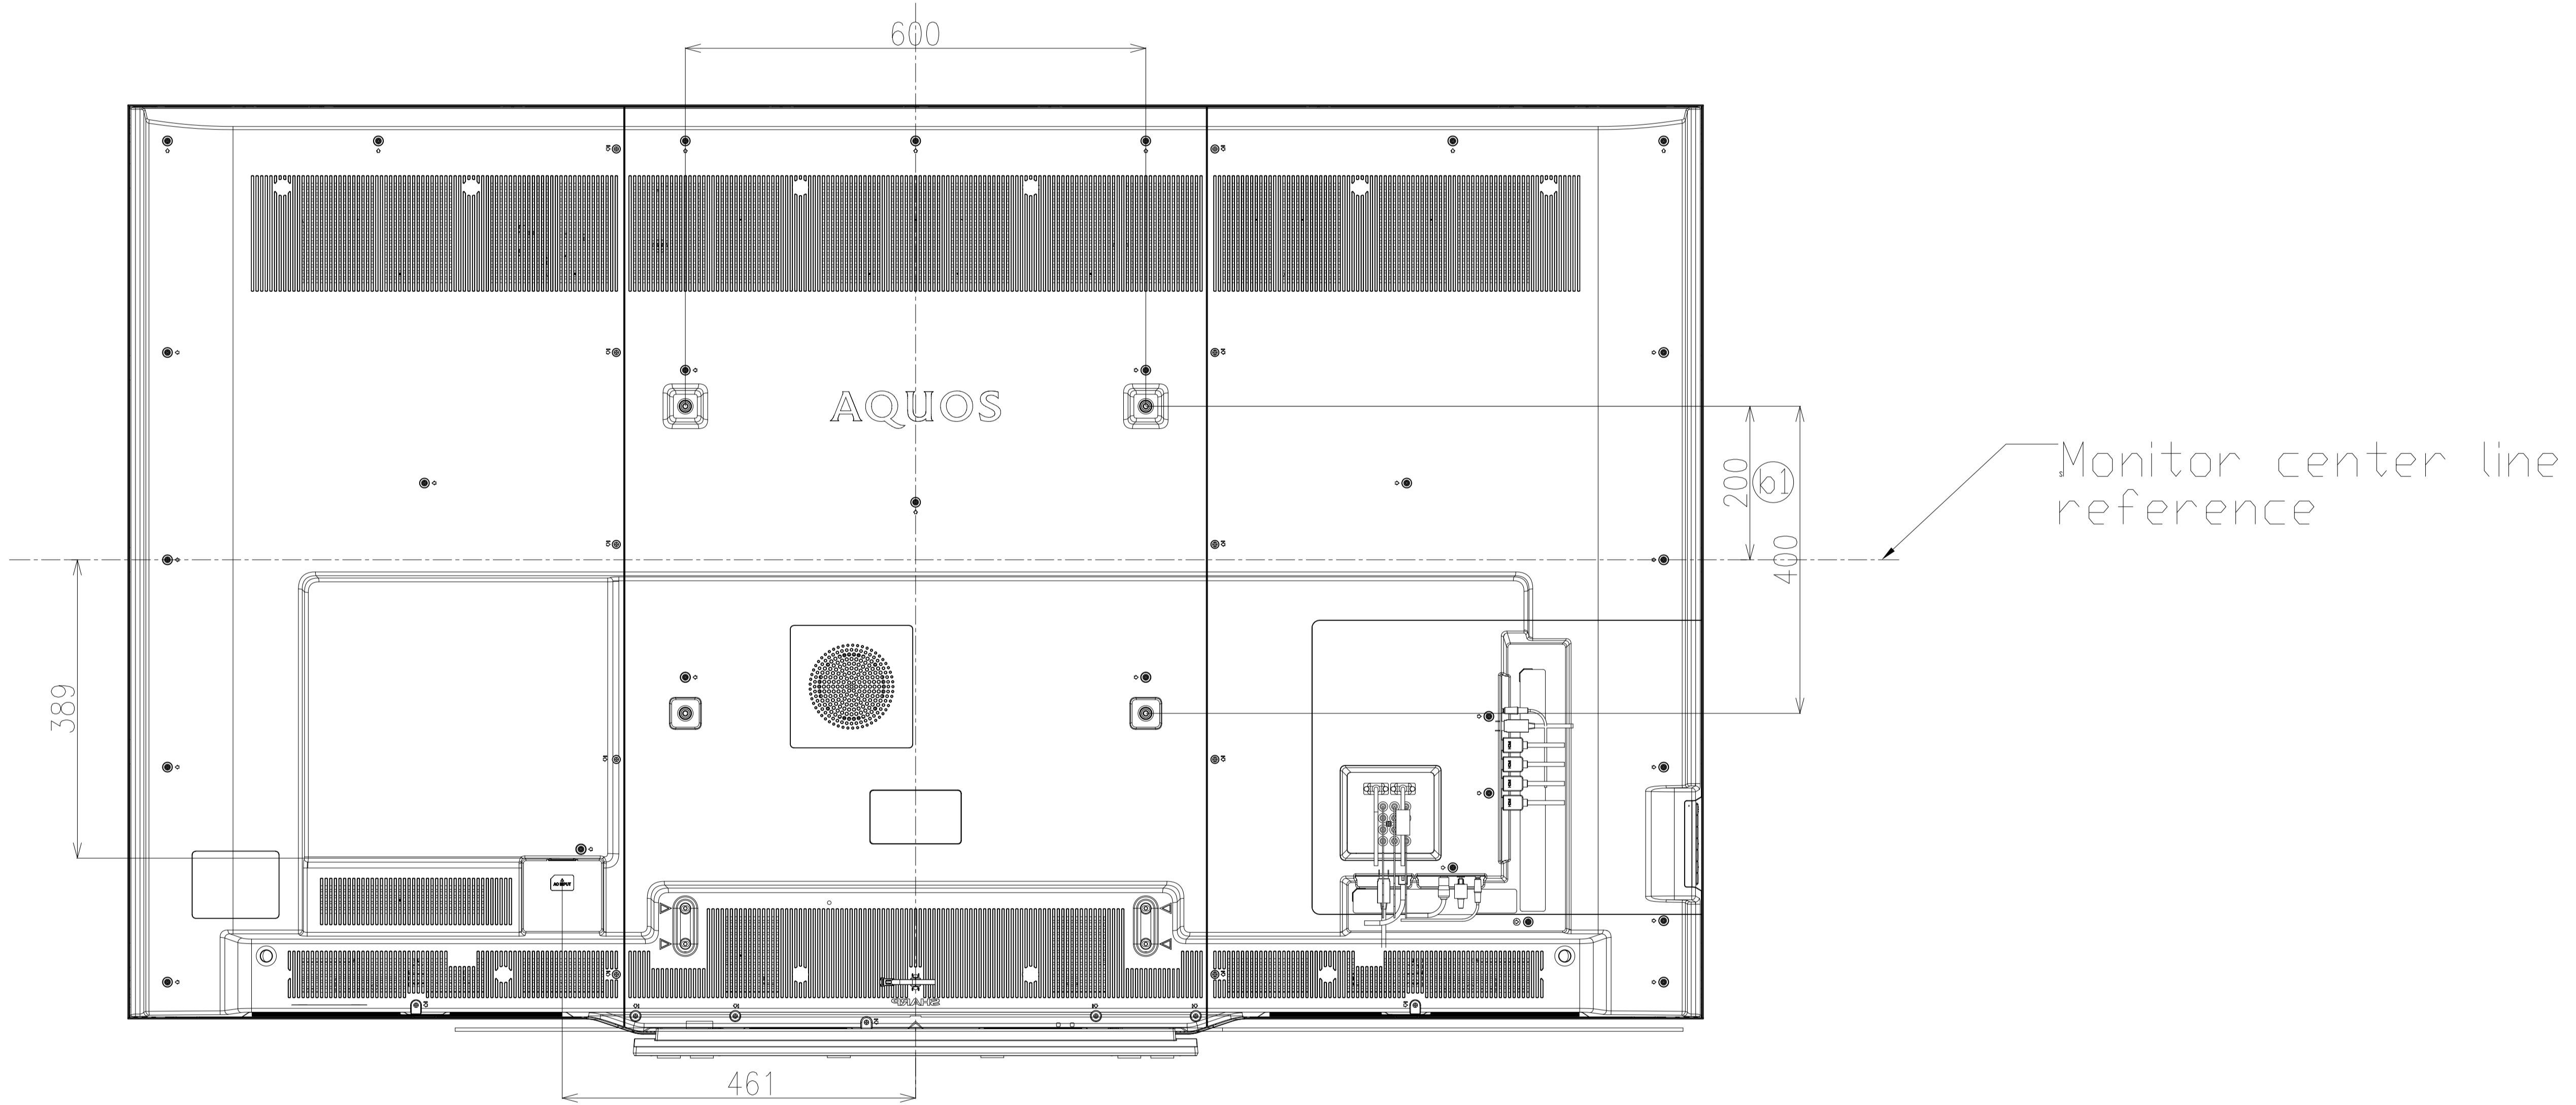

LC-90LE657U

PN-LE901

Apperance Drawing

\* The description size is the values except the projection part

### Wall Mount Kit Specification