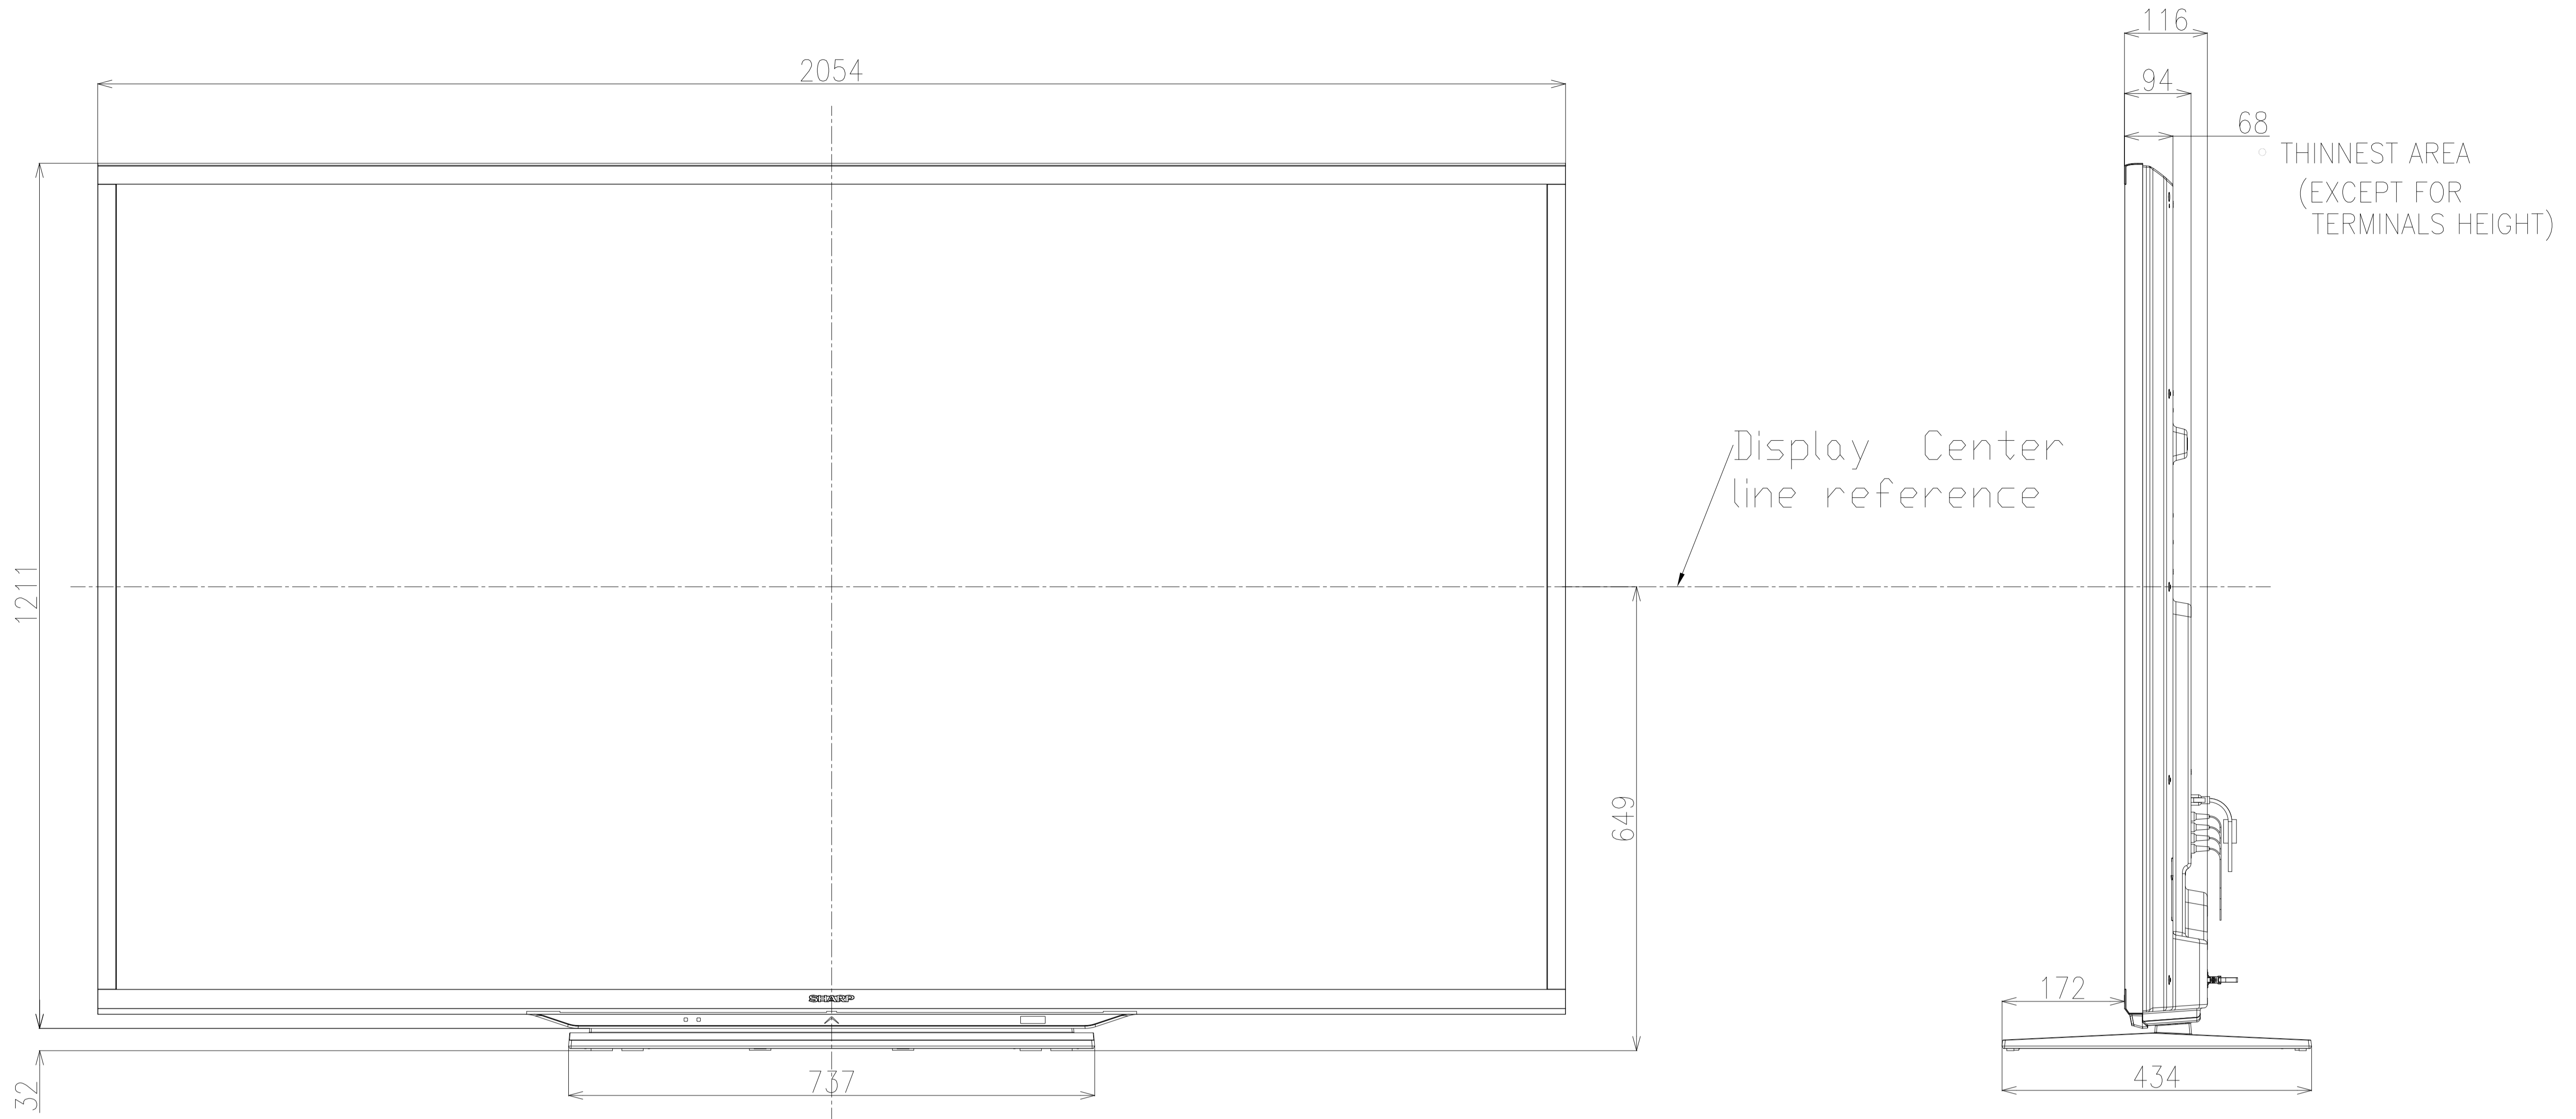

LC-90LE657U

PN-LE901

Apperance Drawing

\* The description size is the values except the projection part

### Wall Mount Kit Specification