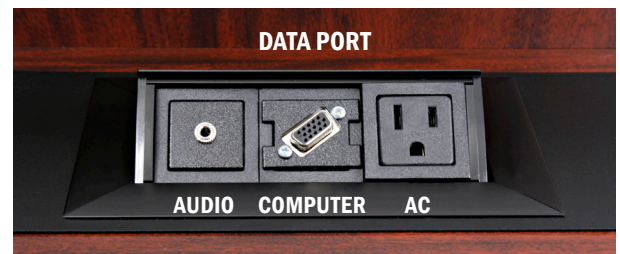

650 Anthony Trail, Suite D., Northbrook, IL 60062

Visionary - Lectern with Built-In LCD Screen - Dynamic Presentation and Editing Capabilities

New!

The Visionary Lectern is a complete small room solution for any training room, meeting room, classroom, boardroom, or hotel.

Features a Data Port, mounted on the top reading surface, allowing true plug and play laptop interface connection to the 17 inch LCD screen that is built into the face of the lectern.

This integrated system enables a speaker to show PowerPoint presentations, display photographs, play training videos or display a hotel or company logo.

The Data Port connections include a VGA, Stereo Audio, and 110 V Power Outlet. The Data Port is designed with a fluid one touch flip-up door that brings all connections above the reading table for easy access.

Designed with a contemporary look for a variety of venues.

General:

Size: 49" H x 25.5" W x 20" D

Material: ¾" Melamine Laminate

Includes: 2 Shelves, Power Strip, 4 Casters (2 locking), Stereo speakers built into LCD screen

Ships fully assembled. UL listed.

Model #	Ship Weight	MSRP
Visionary Multimedia Lectern 49" H x 25.5" W x 20" D	100 lbs.	$1,399.00