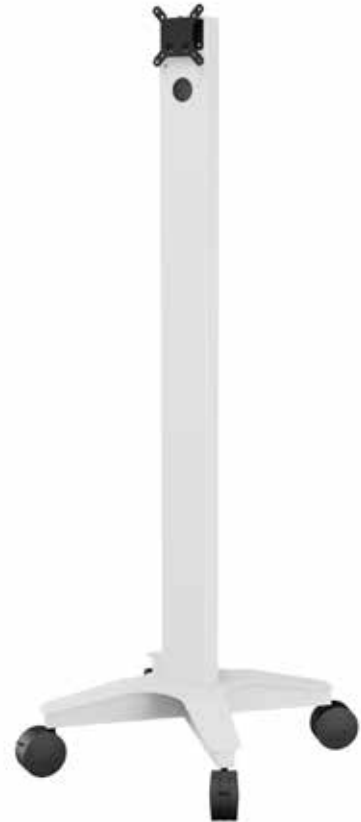

SDC-100 Mobile Stand

Designed for Tablets & Small Displays

The light-weight SDC-100 is the perfect mobile stand for tablets or small displays. The SDC-100 offers a small footprint and easily moves across various flooring. The SDC-100 provides a standard VESA mount that supports displays up to 32" and tablets requiring a VESA mount.

In addition, the SDC-100 supports optional mounts for the following displays:

- iPad tablets
- Cisco Webex DX80

FEATURES

- Supports single up to 32"
- VESA mount supports 200x200, 100x100 or 75x75
- 3" casters, two locking
- Cable management features

SPECIFICATIONS

| DIMENSIONS | DISPLAY SIZE | PART NUMBER |
|--------------------------|--------------|-------------|
| 62.8"H x 19.5"W x 19.5"D | up to 32" | SDC-100 |

Call 800.285.8315 or visit AVTEQ.net