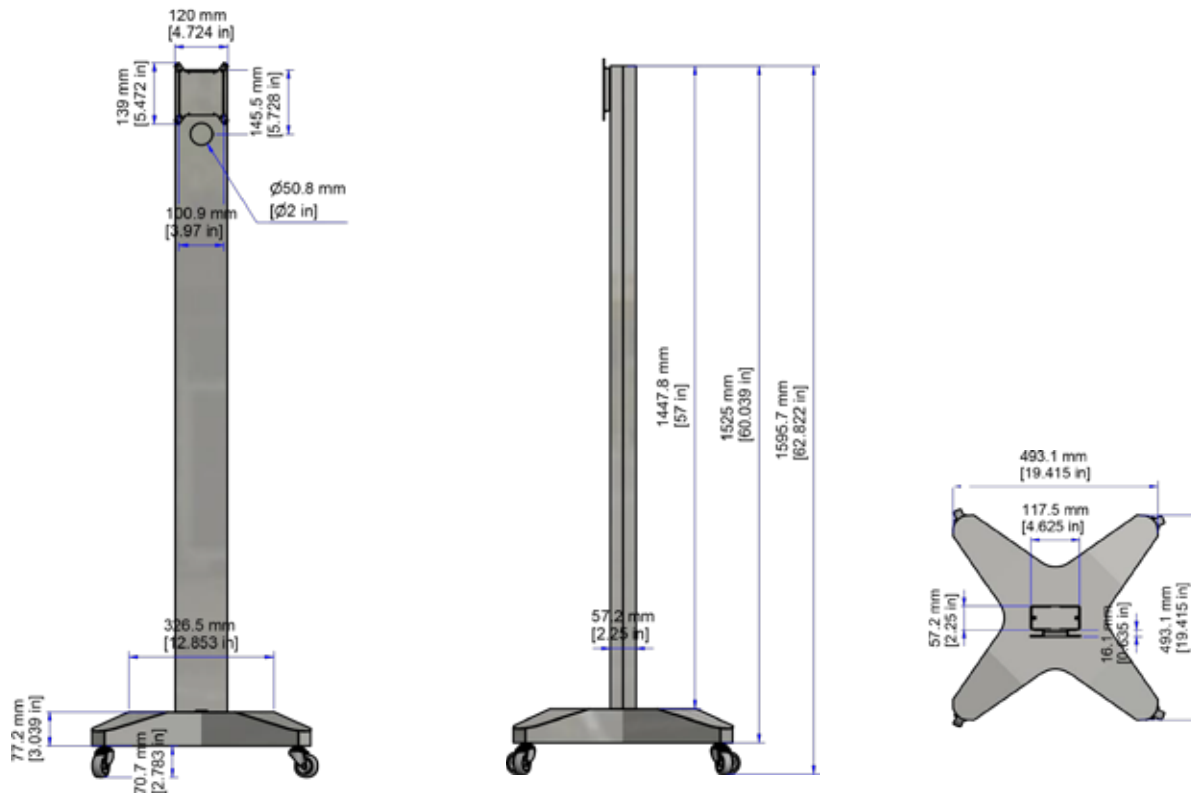

SDC-100 Mobile Stand

Designed for Tablets & Small Displays

The light-weight SDC-100 is the perfect mobile stand for tablets or small displays. The SDC-100 offers a small footprint and easily moves across various flooring. The SDC-100 provides a standard VESA mount that supports displays up to 32" and tablets requiring a VESA mount.

In addition, the SDC-100 supports optional mounts for the following displays:

- iPad tablets
- Cisco Webex DX80

FEATURES

- Supports single up to 32"
- VESA mount supports 200x200, 100x100 or 75x75
- 3" casters, two locking
- Cable management features

VESA mount

iPad mount

Webex DX80 mount

Call 800.285.8315 or visit AVTEQ.net

DIMENSIONS

ACCESSORIES

iPad Mount
IPAD-MOUNT

Webex DX80 Mount
DX80-ADAPATER

SPECIFICATIONS

| DIMENSIONS | DISPLAY SIZE | PART NUMBER |
|--------------------------|--------------|-------------|
| 62.8"H x 19.5"W x 19.5"D | up to 32" | SDC-100 |

Call 800.285.8315 or visit AVTEQ.net