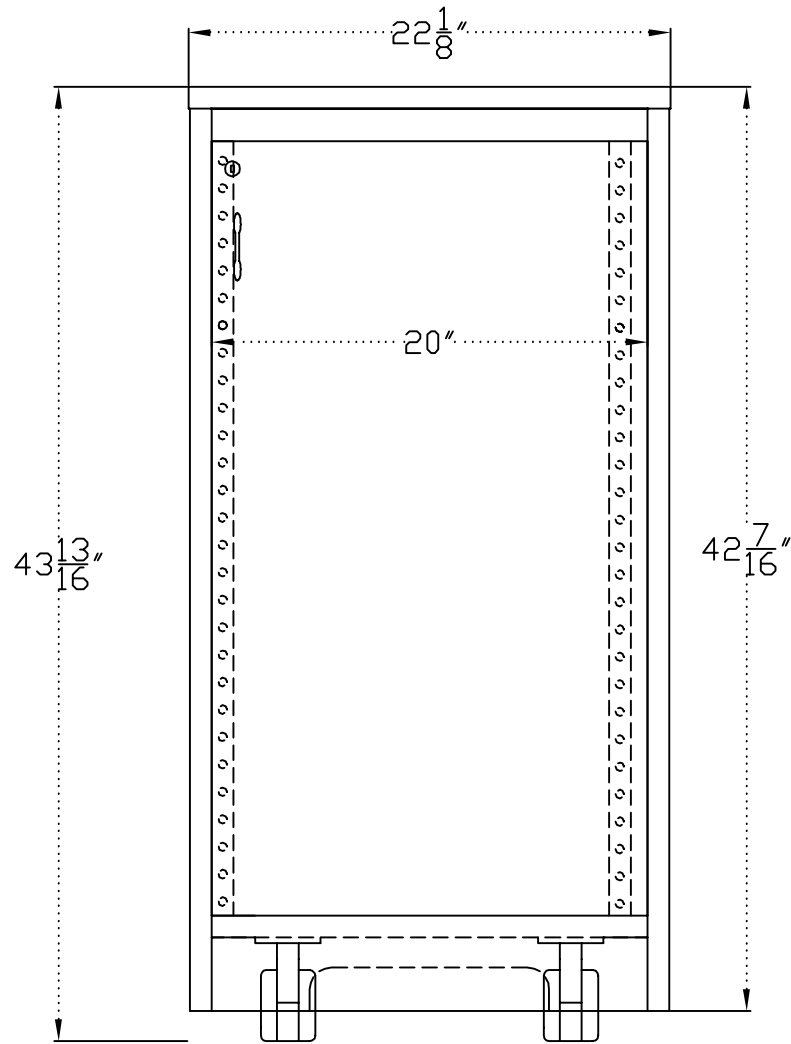

# Side View

**Options:**

Date:	01/2012
Customer:	
Model #	RE-120
Color:	

- The information in this drawing is the sole property of Exact Furniture Limited. Any reproduction in whole or part without written permission of Exact Furniture Limited is strictly prohibited.