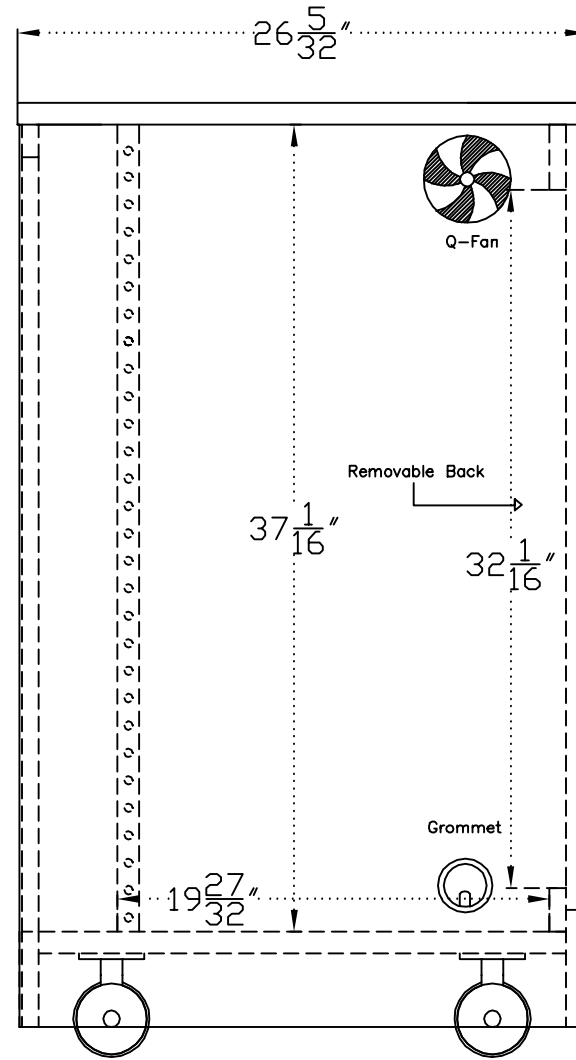

# Front View

# Side View

**Options:**

Date:	01/2012
Customer:	
Model #	RE-120
Color:	

- The information in this drawing is the sole property of Exact Furniture Limited. Any reproduction in whole or part without written permission of Exact Furniture Limited is strictly prohibited.