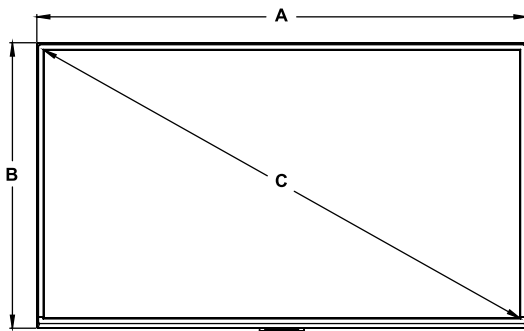

**Mechanical**

SIZE (W x H x D)	55" Model: 49.09" x 28.54" x 3.11" (1247 x 725 x 79mm) 65" Model: 57.59" x 33.31" x 3.11" (1463 x 846 x 79mm) 75" Model: 66.29" x 38.18" x 4.01" (1684 x 970 x 102mm)
WEIGHT	55" Model: 37.5lb (17.01kg) 65" Model: 50.7lb (22.99kg) 75" Model: 81.6lb (37.01kg)
VESA MOUNT	55" Model: 300 x 200mm 65" Model: 300 x 200mm 75" Model: 400 x 200mm
COLOR	Black

**Input/Output Connections**

TV FORMATS	2160p, 1080p, 1080i, 720p, 480p, 480i
TV INPUT	Coax, 75 ohm (x1) NTSC, ATSC, 64-QAM, 256-QAM
HDMI INPUT	HDMI (x3) (HDMI 1.4 / 2.0 with HDCP 1.4 / 2.2) (ARC on HDMI)
peerCONNECT (CEC)	HDMI 1,2,3
CVBS INPUT	RCA (x1)
YPBPR INPUT	RCA (x1)
IR REPEATER	3.5mm Mono Jack (x1)
ANALOG AUDIO INPUT	RCA (x1)
ANALOG AUDIO OUT	3.5mm Stereo Jack (x1)
USB 2.0	USB A (x2)
RS232	9pin D-sub (x1)
DIGITAL AUDIO OUTPUT	Optical (x1)

**Package Specifications**

	PACKAGE SIZE (W x H x D)	PACKAGE SHIP WEIGHT	PACKAGE UPC CODE	PACKAGE CONTENTS	UNITS IN PACKAGE
<b>55" Model:</b>	53.97" x 33.30" x 8.97" (1371 x 846 x 228mm)	59.5lb (26.99kg)	735029340430	Display, Outdoor IR Learning Remote, Manual, Outdoor Tilting TV Wall Mount, IR Emitter, 3x Cable Ties, Technical Support Insert	1
<b>65" Model:</b>	62.51" x 38.46" x 8.97" (1588 x 977 x 228mm)	78lb (35.38kg)	735029340447		
<b>75" Model:</b>	71.96" x 44.01" x 11.22" (1828 x 1118 x 285mm)	116.5lb (52.84kg)	735029340454		

All dimensions = inch (mm)

MODEL NO.	DIM. "A"	DIM. "B"	DIM. "C"	DIM. "D"	DIM. "E"	DIM. "F"	DIM. "G"	DIM. "H"
<b>55" Model:</b>	49.09" (1247mm)	28.54" (725mm)	54.64" (1388mm)	3.11" (79mm)	1.61" (41mm)	11.81" (300mm)	18.65" (474mm)	4.61" (117mm)
<b>65" Model:</b>	57.59" (1463mm)	33.31" (846mm)	64.53" (1639mm)	3.11" (79mm)	1.61" (41mm)	11.81" (300mm)	22.89" (582mm)	5.42" (138mm)
<b>75" Model:</b>	66.29" (1684mm)	38.18" (970mm)	74.52" (1893mm)	4.01" (102mm)	2.00" (51mm)	15.75" (400mm)	25.27" (642mm)	7.45" (189mm)