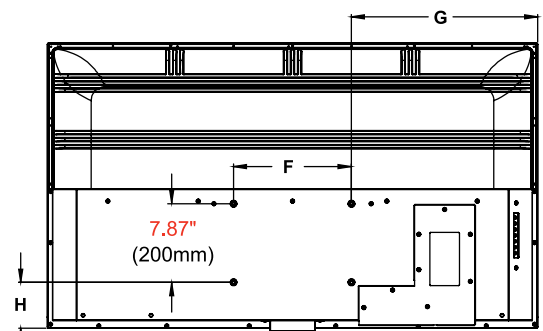

BACK VIEW

Visit peerless-av.com to see the complete line of AV solutions from Peerless-AV, including outdoor TVs, kiosks, display mounts, projector mounts, carts/stands, and a full assortment of accessories.

Peerless-AV
2300 White Oak Circle
Aurora, IL 60502 USA
(800) 865-2112
(630) 375-5100
Fax: (800) 359-6500

Peerless-AV Latin America
Av. de las Industrias 413
Parque Industrial Escobedo
General Escobedo, N.L.,
México, 66062
+52 (81) 8384-8300
Fax: +52 (81) 8384-8360