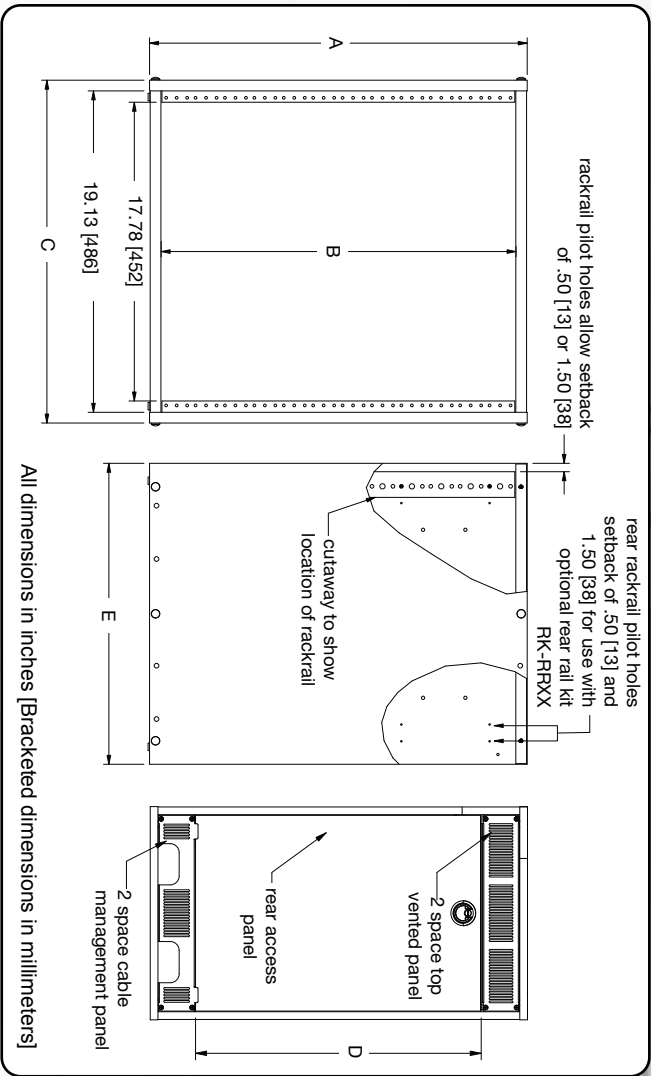

RK/BRK/OBRK/MBRK/MBRK basic dimensions

RK and BRK (18" depths) racks are constructed of 5/8" furniture grade MDF board construction. BRK (22" and 28" depths), MBRK and OBRK racks are constructed of 3/4" furniture grade, MDF board construction.

Model Number	D Rear Access Panel	Model	Color
RK-RAPI(-MP)	6.78 (172)	RK	Black
RK-RAPI2(-MP)	13.78 (350)	OBRK	Oak
RK-RAPI6(-MP)	20.78 (528)	MBRK	Maple
RK-RAPI20(-MP)	27.78 (706)	BRK	Black
RK-RAPI28(-MP)	41.78 (1062)	SRK	Black