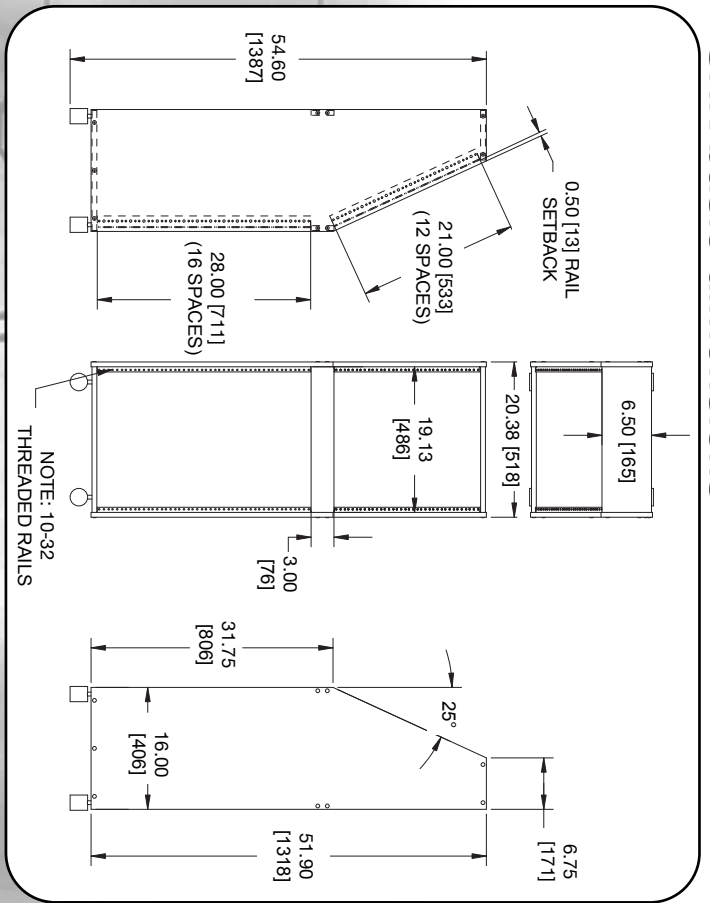

SRK basic dimensions