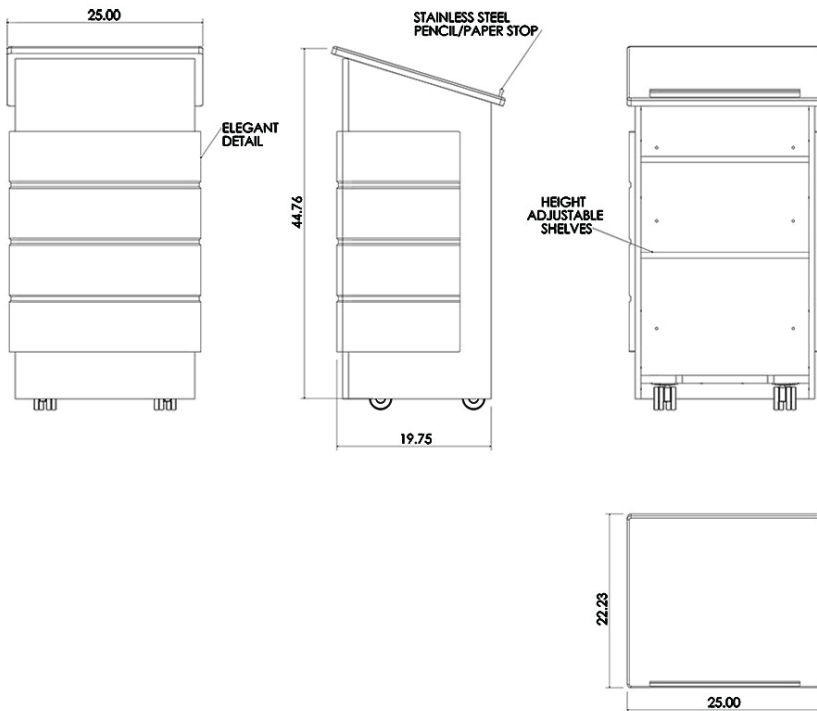

LEXYZ26 is a modern elegant mobile lectern with an unique design. It can be rolled where it is desired. Perfect for giving conferences, public presentations or speeches.

Standard Features

- Integrated stainless steel pencil stop
- 22.5" X 25" highly resistant thermowrap top
- Top of lectern and detail groove available in River Cherry-RCT, Aria-ART and Baroque-BRT
- Body of unit and shelves are available in White-WHT (images shown in grey)
- 2 adjustable shelves for storing notes or a glass of water
- Cable pass through along the inside back of the unit so the cables are tied and neat
- Premium casters
- Ships assembled

Options

- **PB** Six outlet power bar with 10 ft. cord
- **CUB3** Round cable well
- **FM3** Countdown Timer/Clock
- **MIC-18** MX418C Shure Gooseneck microphone
- **LIGHT-18** Littlite Gooseneck
- **CUSTOM CUTOUTS** Cutouts for electronics or other items specified by the customer

Specifications

Model: LEXYZ26
Width: 25"
Depth: 22.25"
Height: 45"

Finishes

Other finishes are available. Check website.

The information contained in this drawing is the sole property of Audio Visual Furniture International. Any reproduction in part or as a whole without the written permission of Audio Visual Furniture International is prohibited. We can build or modify stock configurations to suit customer specifications. Please contact us to discuss how this service can help meet your needs. Some quantity restrictions may apply. Specification subject to change without notice. Computers, cameras, monitors, etc. are shown to illustrate product usage and are not included unless otherwise noted.