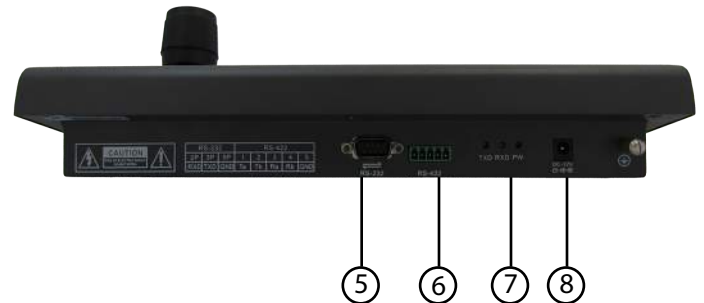

### What's in the Box?

- Three-axis control keyboard
- RS232 cable
- DC12V Power Supply
- Manual

### Features

- Durable Metal Housing
- VISCA, PELCO- P & D
- RS232, RS422, RS485
- On Screen Display
- Variable Speed Pan, Tilt & Zoom Control
- Iris, Focus, Home, Backlight & Preset controls
- 4 Camera Quick Select keys

## HuddleCamHD

Model No: HC-JOY-G2

Easy pan, tilt & zoom controls for any RS-232, RS-422, RS-485 VISCA or Pelco protocol camera!  
Controls pan & tilt with variable speed.  
Use 3 dimensional joystick with "twist" for variable control of zoom.

#### Operational Specifications

Power:	6W (12VDC)
Working Temp:	14°F to 122°F (-10° to +50° C).
Working Humidity:	10 ~ 90% (non-condensation)
Weight:	3.4 lbs   1.6 kg
Dimensions:	12.6"(W) x 7.1"(D) x 4.3(H) 320mm(W) x 181mm(D) x 110mm(H)