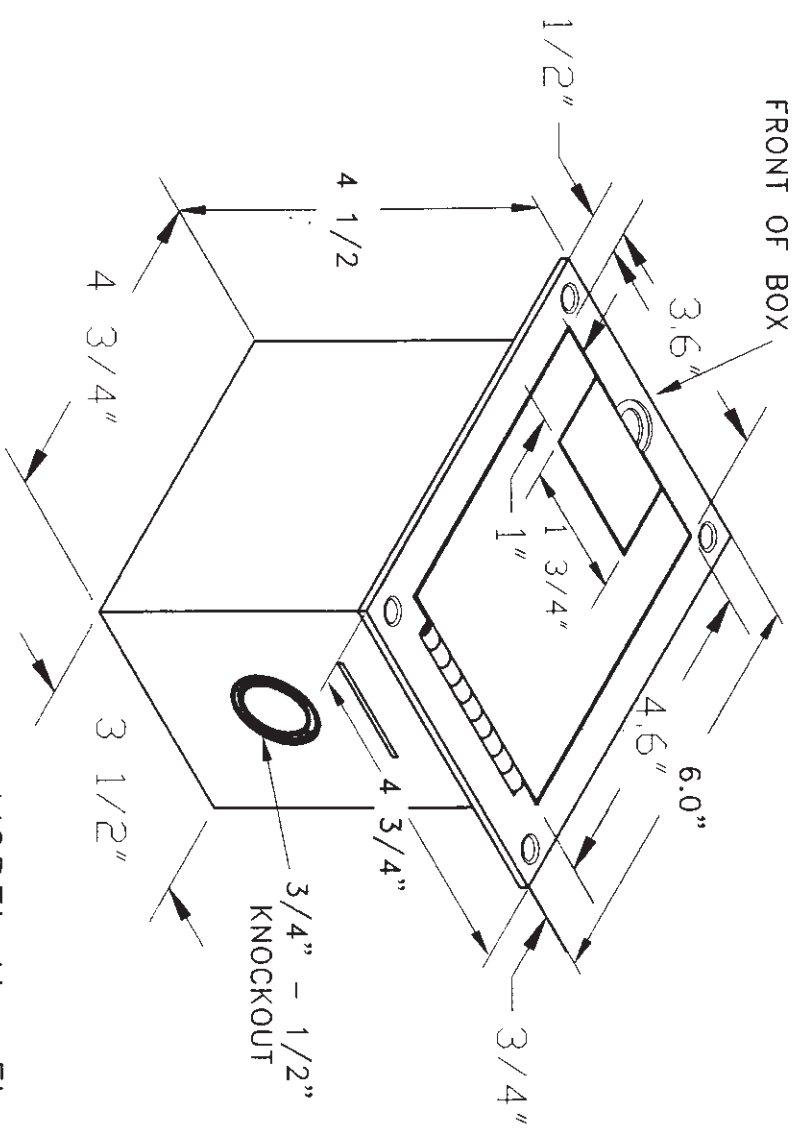

BLANK

MODEL No. FL-1200 FLOOR BOX

STANDARD BARE-WOOD FLOOR FL-1200 FLOOR BOX

FSR Inc.

244 BERGEN BOULEVARD
WEST PATERSON, NJ 07424
(201) 785-4347 FAX-(201) 785-3318

DRAWING NO: 1200-ISO