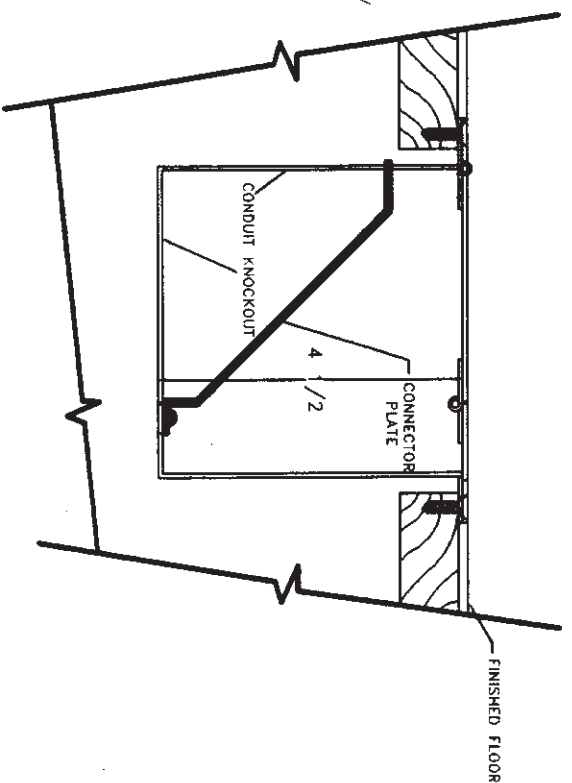

SPECIFICATIONS

Size:

Top 6" X 4 3/4" X 1/8"

Box 4-5/8" X 3-3/8" X 4-1/2"

Weight: 2-3/4 pounds

Knockouts:

Rear 1 either 1/2" or 3/4"

Bottom 1 either 1/2" or 3/4"

FL-1200-BL

The FL-1200 BL bracket is a preformed blank insert for installation of connectors other than XLR's or duplex. The usable area of this insert is 3" X 2-1/2"

FL-1 200-AC

The FL-1200 AC bracket is pre-punched for one duplex receptical. This bracket can be removed easily for installation and service.

BLANK

XLR

DUPLEX

3 PLATES PROVIDED

MODEL No. FL-1200 FLOOR BOX

STANDARD BARE-WOOD FLOOR FL-1200 FLOOR BOX

FSR Inc.

244 BERGEN BOULEVARD
WEST PATERSON, NJ 07424
(201) 785-4347 FAX-(201) 785-3318

DRAWING NO: 1200-ISO