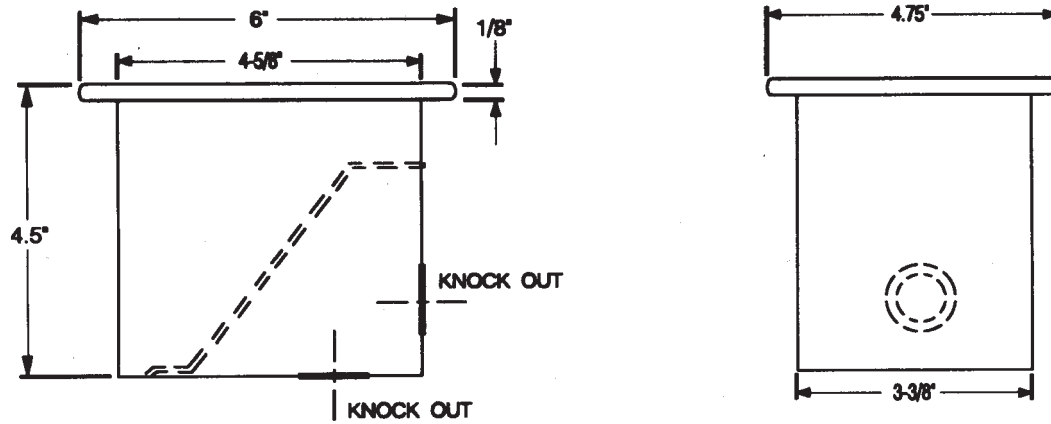

SPECIFICATIONS

Size:

Top 6" X 4 3/4" X 1/8"

Box 4-5/8" X 3-3/8" X 4-1/2"

Weight: 2-3/4 pounds

Knockouts:

Rear 1 either 1/2" or 3/4"

Bottom 1 either 1/2" or 3/4"

Finish:

Black Sandtex or "Oak" painted

INSTALLATION OF THE FL-1200 FLOOR BOX

Cut out size is 4.75' X 3.5.

- Opening should be rabbeted 1/8' deep for finished wood floors only.
- Mount with four #6 flat head wood screws (black).
- Insert bracket with two #6-32 screws (supplied).