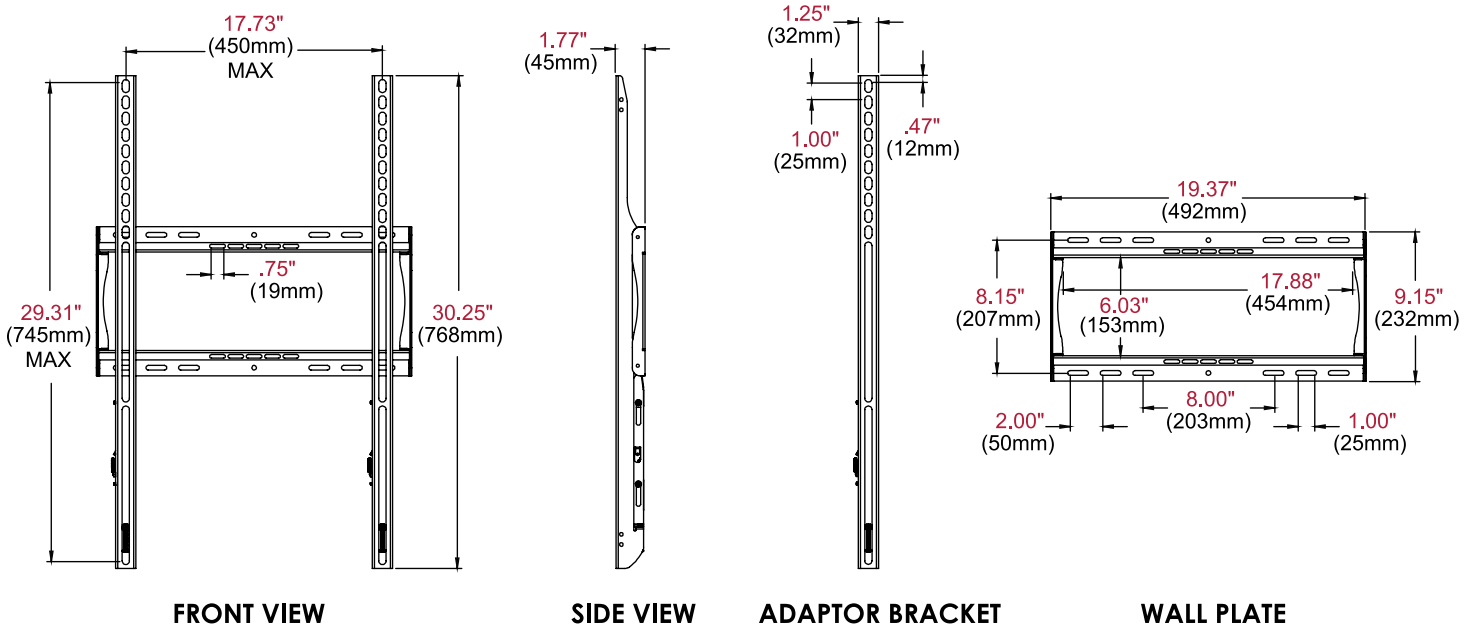

ESF655P Outdoor Universal Flat Mount - Portrait for 42" to 55" Displays

Product Specifications

	DIMENSIONS (W x H x D)	PRODUCT WEIGHT	LOAD CAPACITY	FINISH	AVAILABLE COLORS
ESF655P	19.37" x 30.25" x 1.77" (492 x 768 x 45mm)	6.8lb (3.1kg)	150lb (68kg)	E-coat covered with powder coat	Black

Package Specifications

	PACKAGE SIZE (W x H x D)	PACKAGE SHIP WEIGHT	PACKAGE UPC CODE	PACKAGE CONTENTS	UNITS IN PACKAGE
ESF655P	35.88" x 10.25" x 3.50" (911 x 260 x 89mm)	8.2lb (3.7kg)	735029304111	Wall plate, adaptor rails and mounting hardware	1

All dimensions = inch (mm)

Architect Specifications

The Outdoor Universal Flat Mount - Portrait shall be a Peerless-AV model ESF655P and shall be located where indicated on the plans. Assembly and installation shall be done according to instructions provided by the manufacturer.

Visit peerless-av.com to see the complete line of AV solutions from Peerless-AV, including outdoor displays, wireless, kiosks, digital audio, display mounts, projector mounts, carts/stands, and a full assortment of accessories.

Peerless-AV
2300 White Oak Circle
Aurora, IL 60502 USA
(800) 865-2112
(630) 375-5100
Fax: (800) 359-6500

Peerless-AV Europe
Unit 3 Watford Interchange
Colonial Way, Watford
Herts, WD24 4WP
United Kingdom
+44 (0) 1923 200100
Fax: +44 (0) 1923 200101

Peerless-AV de México
Ave de las Industrias 413
Parque Industrial Escobedo
Escobedo, N.L.,
Mexico 66050
+52 (81) 8384-8300
Fax: +52 (81) 8384-8360