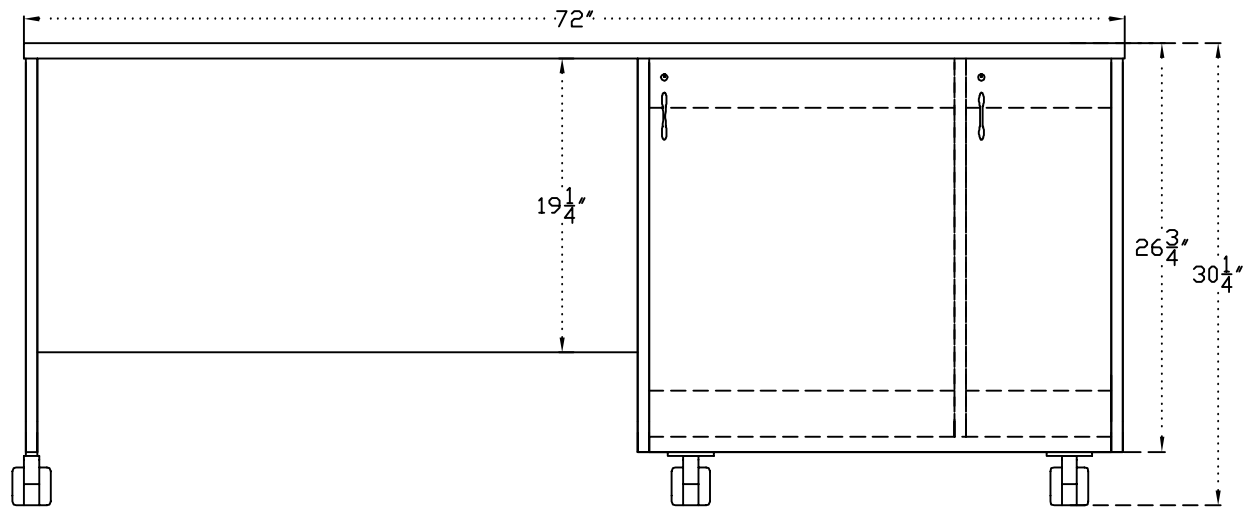

Top View

Front View

Side View

**Options:**

Date:	2011
Customer:	
Model #	DS-720
Color:	

- The information in this drawing is the sole property of Exact Furniture Limited. Any reproduction in whole or part without written permission of Exact Furniture Limited is strictly prohibited.