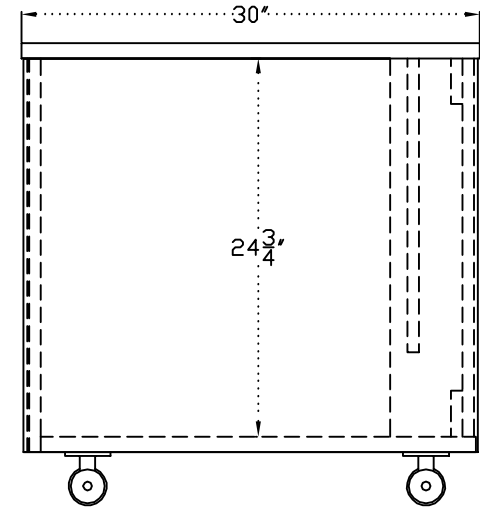

Top View

Front View

Side View

**Options:**

Date:	2011
Customer:	
Model #	DS-720
Color:	

- The information in this drawing is the sole property of Exact Furniture Limited. Any reproduction in whole or part without written permission of Exact Furniture Limited is strictly prohibited.