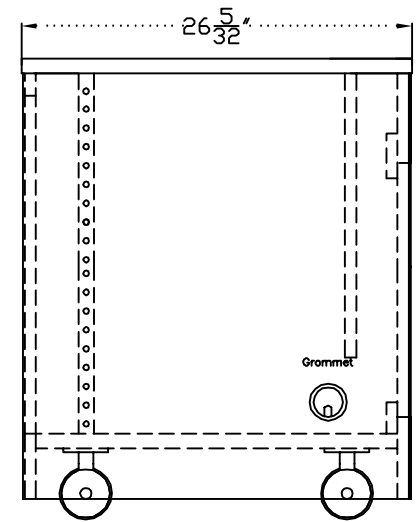

Front View

Side View

Options:

Date:	01/2012
Customer:	
Model #	DS-680
Color:	

- The information in this drawing is the sole property of Exact Furniture Limited. Any reproduction in whole or part without written permission of Exact Furniture Limited is strictly prohibited.
- Specification subject to change without notice.
- Property of Exact Furniture Limited.