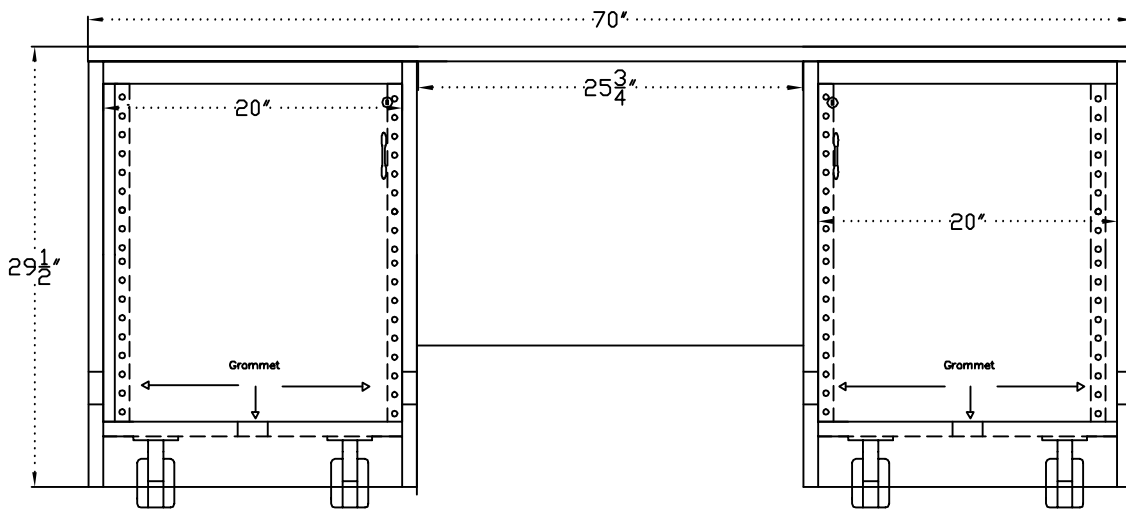

Front View

Side View

Options:

Date:	01/2012
Customer:	
Model #	DS-680
Color:	

- The information in this drawing is the sole property of Exact Furniture Limited. Any reproduction in whole or part without written permission of Exact Furniture Limited is strictly prohibited.
- Specification subject to change without notice.
- Property of Exact Furniture Limited.