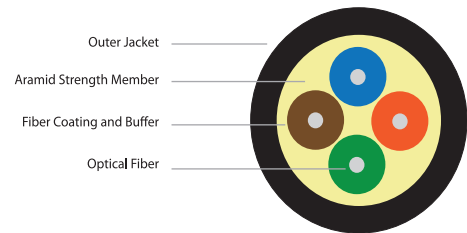

DP Series

Plenum Rated Distribution Indoor Optical Fiber Cables

- Indoor Permanent Installation
- Single-Mode or Multi-Mode
- Overall Aramid Strength Member
- 2 - 24 Fiber Elements
- Flexible Jacket
- OFNP Plenum Rated

Part Number: **CWF-Dxxx**P** (see below for variations)
Description: Plenum Rated Distribution Indoor Optical Fiber Cables

Materials & Dimensions

| | |
|------------------------------------|---|
| Fiber Type and ** Part Number Code | SM = Single-Mode 9um MM = Multi-Mode 62.5um OM1 MM5 = Multi-Mode 50u OM2 MM53 = Multi-Mode 50u OM3 |
| Cladding | Glass, 125um diameter |
| Primary Coating | UV Cured Acrylate, 245um diameter |
| Secondary Buffer | PVC, 900um diameter |
| Overall Strength Member | Aramid Yarn |
| Overall Jacket | Flexible Plenum (black, yellow or orange) |

Performance Characteristics

| Impedance Resistance | Crush Resistance | Proof Test Levels | Operating Temperature | Listing |
|-------------------------------|----------------------------|-------------------|-----------------------|-------------------------|
| 1000 impacts (EIA-455-25A) | 1500 N/cm (EIA-455-41A) | 100 kpsi | -20° C to 85° C | (UL) OFNP (CSA) FT-6 |