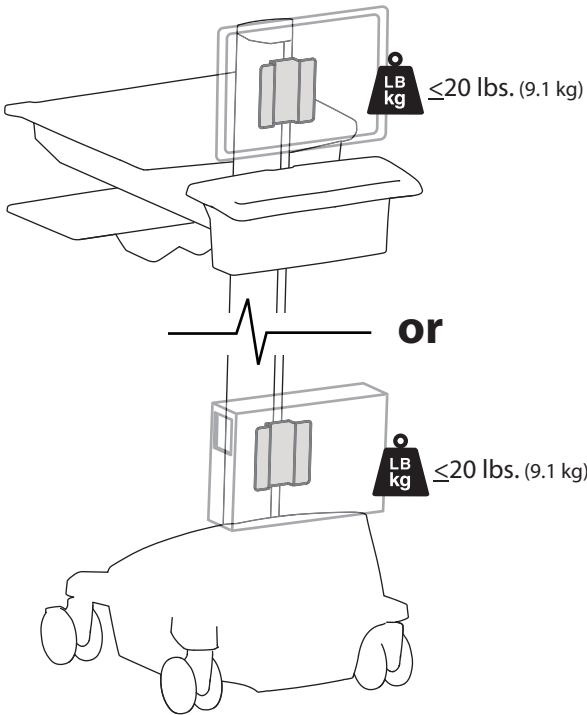

SV Rear VESA Mount Kit

Maximum Weight Capacity:

© 2010 Ergotron, Inc. rev. 08/31/2010 DIM-SV4X-VESA Content is subject to change without notification

Americas Sales and Corporate Headquarters

St. Paul, MN USA
 (800) 888-8458
 +1-651-681-7600
www.ergotron.com
sales@ergotron.com