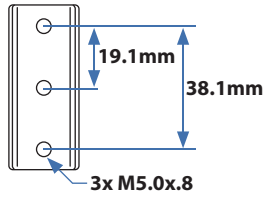

SV Rear VESA Mount Kit

Maximum Weight Capacity:

© 2010 Ergotron, Inc. rev. 08/31/2010 DIM-SV4X-VESA Content is subject to change without notification

Americas Sales and Corporate Headquarters

St. Paul, MN USA
 (800) 888-8458
 +1-651-681-7600
www.ergotron.com
sales@ergotron.com