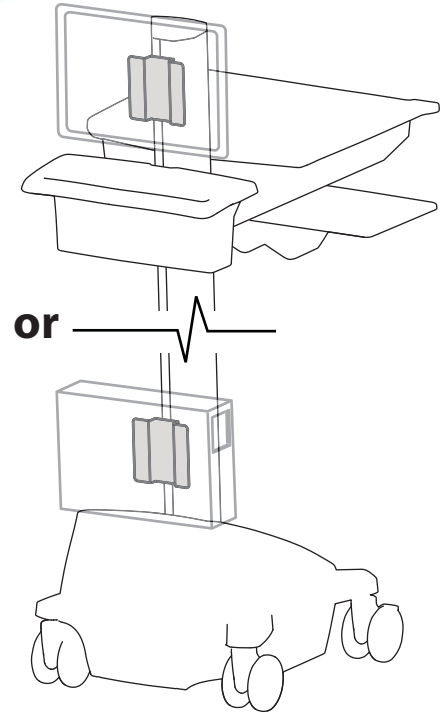

SV Rear VESA Mount Kit

Maximum Weight Capacity:

© 2010 Ergotron, Inc. rev. 08/31/2010 DIM-SV4X-VESA Content is subject to change without notification

Americas Sales and Corporate Headquarters

St. Paul, MN USA
 (800) 888-8458
 +1-651-681-7600
www.ergotron.com
sales@ergotron.com