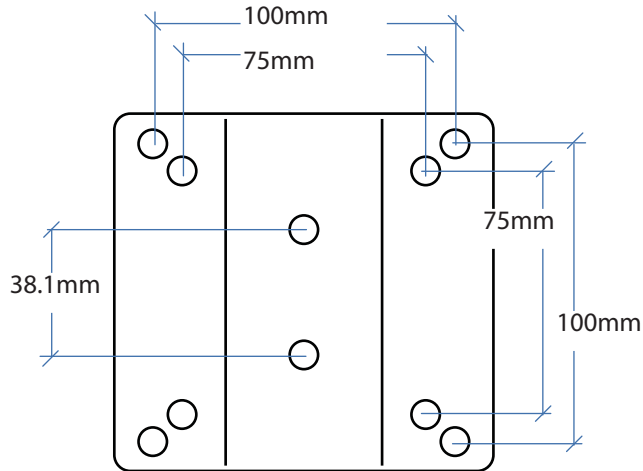

SV Rear VESA Mount Kit

Maximum Weight Capacity:

© 2010 Ergotron, Inc. rev. 08/31/2010 DIM-SV4X-VESA Content is subject to change without notification

Americas Sales and Corporate Headquarters

St. Paul, MN USA
 (800) 888-8458
 +1-651-681-7600
www.ergotron.com
sales@ergotron.com