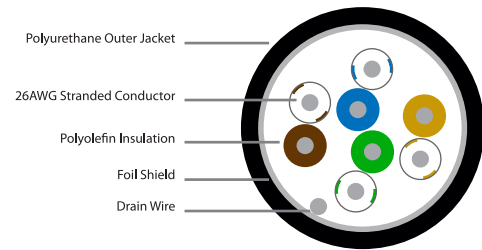

CN426C5TFS

Ultra-Flexible Tactical Category 5E Shielded STP Cable

- Flexible and Rugged
- Polyurethane Outer Jacket
- Stranded and Shielded
- ISO 11801 Class D Patch Cable
- TIA-568-C.2 Cat5e Screened Patch Cable

Part Number: **CN426C5TFS**
Description: Tactical Category 5 Shielded STP Cable

Materials & Dimensions

Conductors	(8) 26AWG (7x34) Stranded TC (Configured as 4 Pairs)
Insulation	Polyolefin, .010" wall
Insulation Color Code	Pair 1: Blue & White w/ Blue Stripe Pair 2: Orange & White w/ Orange Stripe Pair 3: Green & White w/ Green Stripe Pair 4: Brown & White w/ Brown Stripe
Shield	100% Foil w/ 26AWG (7x34) Stranded TC Drain Wire
Jacket	Polyurethane
Overall Diameter	.217"
Available Colors	Black