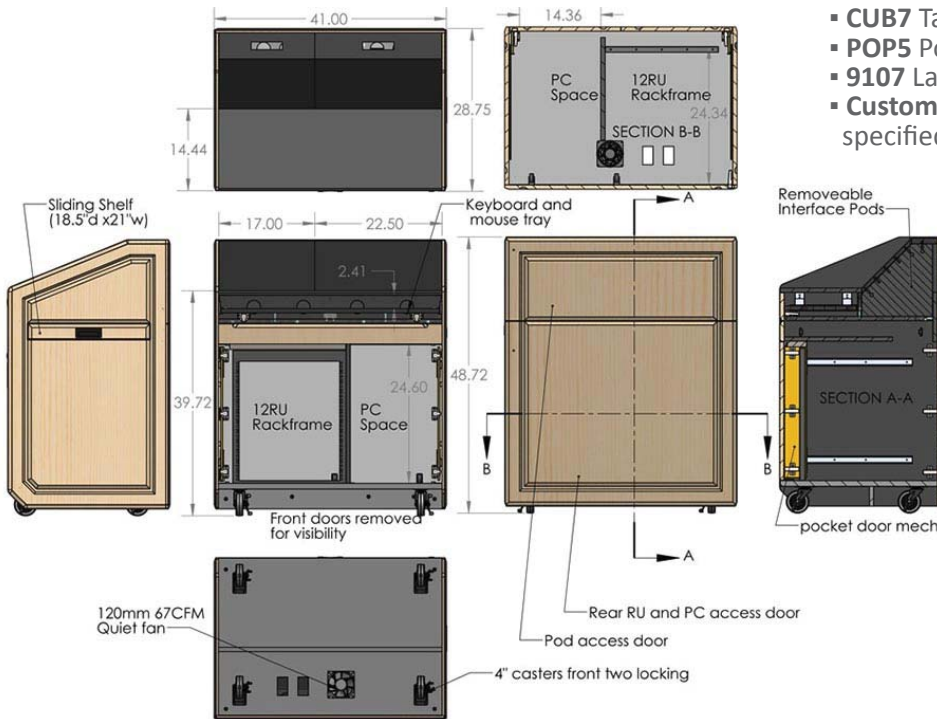

**Standard Features**

- Highly resistant thermowrap surface surf(x)
- Customizable electronic pods with multiple configuration options to suit your interface requirements
- 2 rear doors with innovative hidden locks for easy access to equipment from audience side as well as a locking keyboard door
- Interior space with 12 rack units (10-32 screws), tower PC compartment
- Hide away locking pocket front doors
- Slide out document camera or projector shelf
- FAN 120mm quiet cooling fan 53 CFM
- 4" heavy duty casters (2 locking)
- Ships assembled

**Options**

- **PLM1022** 10" - 22" Monitor mount
- **PB** Six outlet power bar with 10 ft. cord
- **FM3** Count down timer/ clock
- **MIC-18** MX418C Shure Gooseneck microphone
- **LIGHT-18** Littlite Gooseneck
- **PC-PATCH** 2x 110AC, RJ45, Phone, 2x USB
- **SF-PB3** Surface mounted 3-outlet 120V power bar with 10 ft. cord
- **CUB7** Table top cable well
- **POP5** Pop-up connection panel
- **9107** Lacing bar (19" long)
- **Custom Cutout** Cutouts for electronics or other items specified by the customer

**Specifications**

**Model:** PDX21  
**Width:** 41"  
**Depth:** 30"  
**Height:** 48.5"

**Finishes**

Other finishes are available. Check website.

The information contained in this drawing is the sole property of Audio Visual Furniture International. Any reproduction in part or as a whole without the written permission of Audio Visual Furniture International is prohibited. We can build or modify stock configurations to suit customer specifications. Please contact us to discuss how this service can help meet your needs. Some quantity restrictions may apply. Specification subject to change without notice. Computers, cameras, monitors, etc. are shown to illustrate product usage and are not included unless otherwise noted.