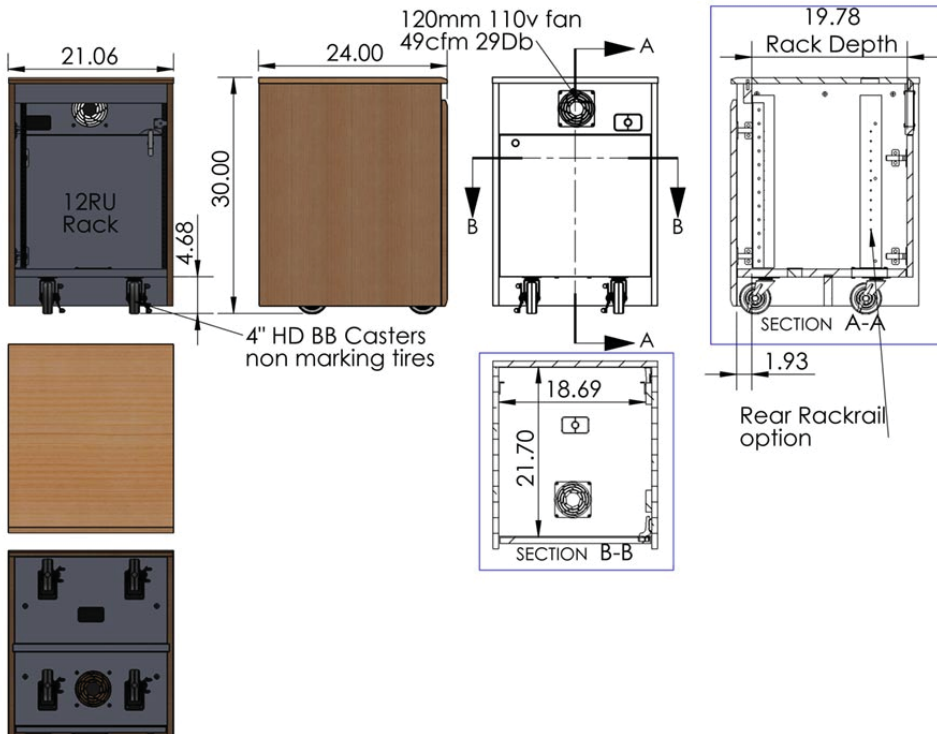

CR1000EX is a fully assembled executive credenza with traditional furniture design. The elegant laminate finish is enhanced by the bevelled door and precision European hardware. Can be butted together to span a room or wall.

Standard Features

- Thermowrap surf(x) finish
- Locking front and rear doors
- RR12 12U rack rails
- FAN 53 CFM quiet 120mm AC fan
- 4" heavy duty casters (2 locking)
- Can be butted together to span a room or wall
- Ships assembled

Options

- **MM1232** Monitor and camera mount (12" - 32")
- **PM-S** Single display mount
- **PB** Six outlet power bar with 10 ft. cord
- **CAM** Camera/codec mount
- **TVCB** Camera bracket for freestanding or wall mount TV's
- **CS** Wall mount camera or codec shelf
- **FAN** Additional 53 CFM quiet 120mm AC fan
- **RR12** Additional 12U space rack rails (Rear)
- **9107** Lacing bar (19" long)
- **9031** Vented metal shelf
- **9041** Sliding shelf
- **9052** Sliding drawer

Specifications

Model: CR1000EX
Width: 21"
Depth: 24"
Height: 30"

Finishes

Other finishes are available. Check website.

The information contained in this drawing is the sole property of Audio Visual Furniture International. Any reproduction in part or as a whole without the written permission of Audio Visual Furniture International is prohibited. We can build or modify stock configurations to suit customer specifications. Please contact us to discuss how this service can help meet your needs. Some quantity restrictions may apply. Specification subject to change without notice. Computers, cameras, monitors, etc. are shown to illustrate product usage and are not included unless otherwise noted.