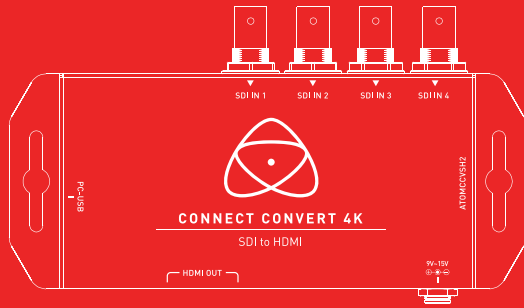

# CONNECT CONVERT 4K

## SDI TO HDMI with SCALE/OVERLAY

Up to 4Kp60 scaling while converting SDI to HDMI with embedded timecode, WFM, Audio via 12/6/3/1.5G Quadlink SDI. Convert to HDMI or loop out to 12G-SDI.

€595

EX TAX

Included  
Mounting Ears