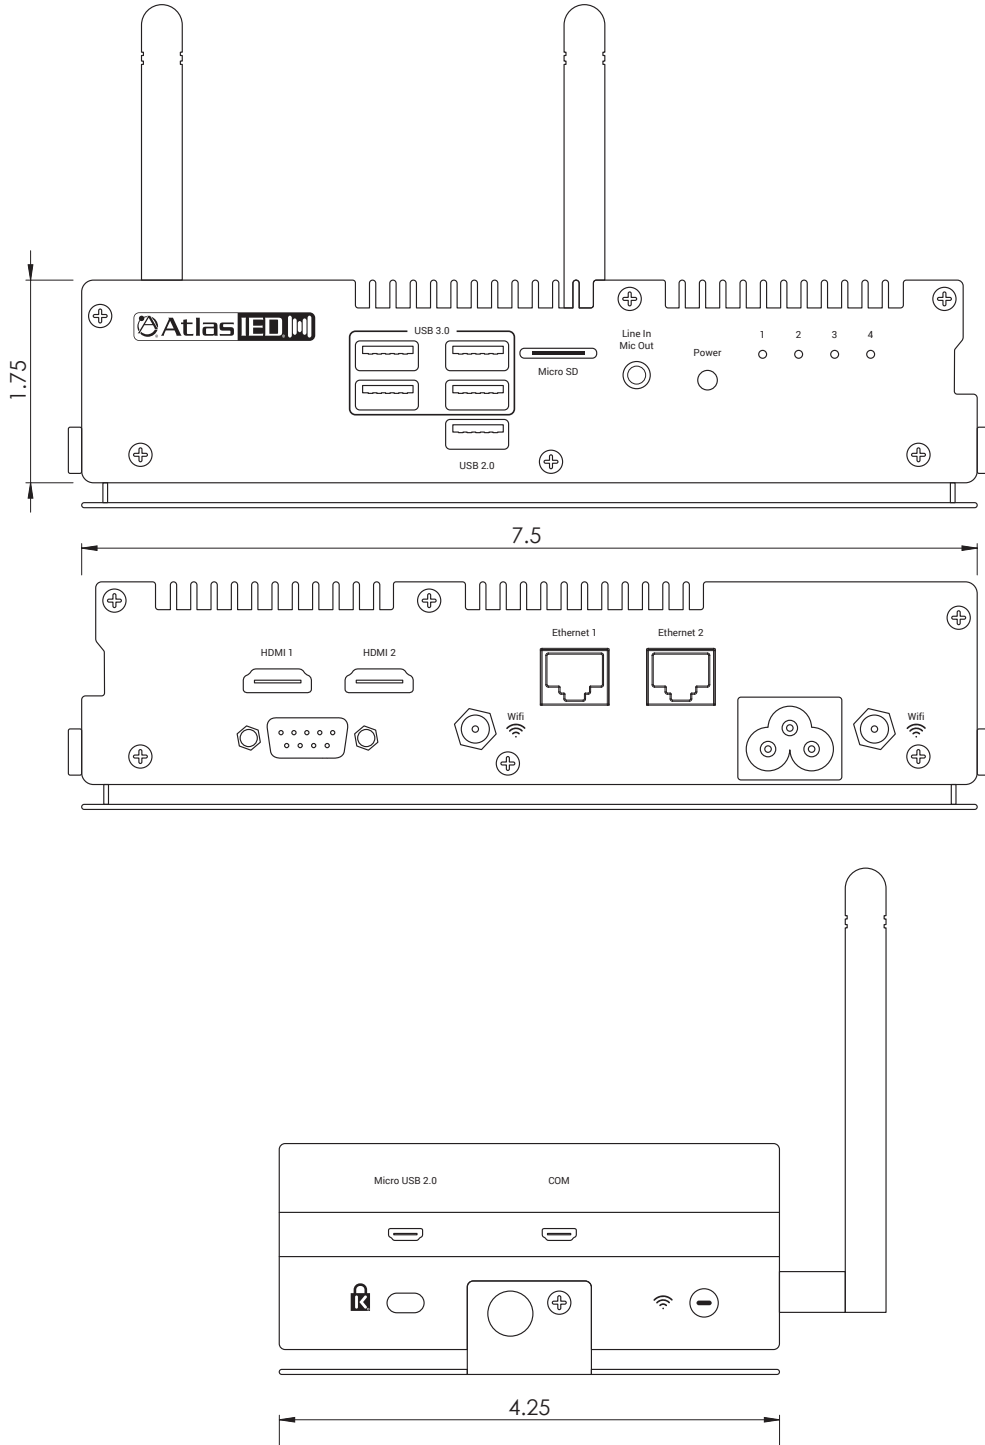

Dimensional Drawings

©2017 Atlas Sound LP. The Atlas "Circle A" Sounder, and Atlas Sound are trademarks of Atlas Sound L.P. IED is a Registered Trademark of Innovative Electronic Designs LLC. All rights reserved. All other Trademarks are property of their respective owners. No endorsement is implied. Due to continual product development, specifications are subject to change without notice. ATSO05631 RevA 8/17