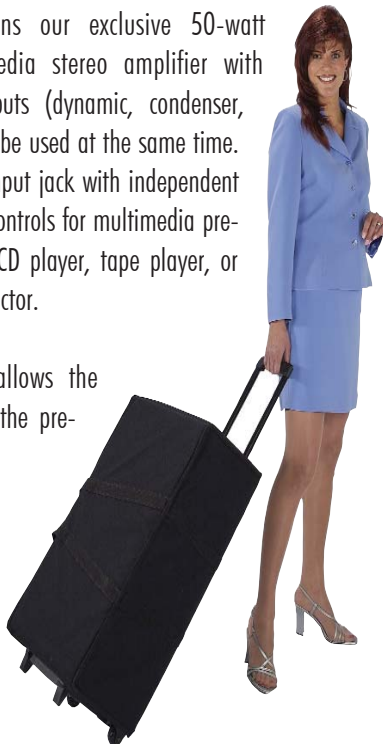

EZ Speak Folding Lectern with Carrying Case for Portability and Convenience!

Don't be caught with a faulty, incomplete or unfamiliar sound system. Take your lectern and sound system with you.

Lightweight! Compact! Easy to set up!

A Modern Sound System in elegant wood.

AmpliVox Portable Sound Systems offer the ultimate in versatility: the **EZ Speak Folding Lectern (S272) with carrying case**. It reaches audiences up to 1,000 in rooms up to 10,000 square feet, folds to a compact 5" x 17" x 22" with an easy grip handle, and weighs only 36 lbs. It blends into any decor with its elegant styling and scratch resistant finish in walnut or medium oak.

A line-out jack allows the speaker to record the presentation as it is happening.

Clear, rich sound is produced through a 6" x 8" frequency tapered oval speaker. Two speaker jack allow you to add up to three more speakers for extra coverage using Y-connectors. EZ Speak comes with a professional low impedance, cardioid, dynamic microphone with 15-foot cable.