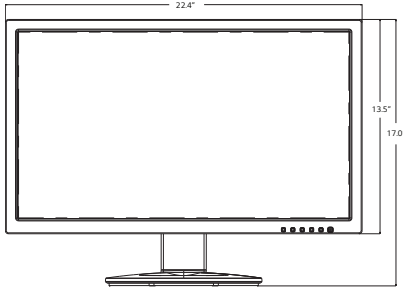

Native Display Resolution	1920 x 1080
High Brightness	250 cd/m ²
Contrast Ratio	1,000: 1, 5,000,000:1 (DCR)
SMS Response Time	
Built-in Speakers (24MB35DM only)	
Base Detachable Stand and Tilt	
Vesa™ Compliant Wall Mountable	
3-Year Limited Warranty Parts/Labor/Backlight	

IPS Multi-tasking Monitor

▶ 24MB35D-B

▶ 24MB35DM-B

24" class (23.8" measured diagonally)

Rear Jack Panel

Rear Jack Panel

24MB35D-B

24MB35DM-B

PANEL	Model	24MB35D-B	24MB35DM-B
	Panel Size	24" class (23.8" measured diagonally)	
	Panel Type	IPS	
	Color Gamut (CIE1976)	72%	
	Color Depth (Number of Colors)	16.7M colors	
	Pixel Pitch (mm)	0.275(H) x 0.275(V)	
	Aspect Ratio	16:9	
	Native Resolution	1920 x 1080	
	Brightness	250 cd/m ²	
	Contrast Ratio (Typ.)	1,000:1	
	Dynamic CR (DCR)	5,000,000:1	
	Response Time	5ms (G to G)	
	Viewing Angle	178°/178°	
	Surface Treatment	Hard Coating (3H), Anti-glare	
SIGNAL (INPUT)	D-Sub	Yes	
	DVI-D	Yes	
AUDIO (INPUT)	PC Audio In	No	Yes
	Headphone	No	Yes
SPEAKER	Type	No	2ch Stereo
	Audio Output (Watt)	No	1W x 2