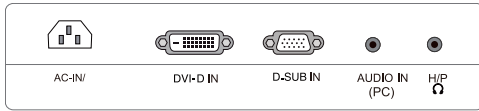

IPS Multi-tasking Monitor

▶ 24MB35D-B

▶ 24MB35DM-B

24" class (23.8" measured diagonally)

Rear Jack Panel

Rear Jack Panel

24MB35D-B

24MB35DM-B

PANEL	Model	24MB35D-B	24MB35DM-B
	Panel Size	24" class (23.8" measured diagonally)	
	Panel Type	IPS	
	Color Gamut (CIE1976)	72%	
	Color Depth (Number of Colors)	16.7M colors	
	Pixel Pitch (mm)	0.275(H) x 0.275(V)	
	Aspect Ratio	16:9	
	Native Resolution	1920 x 1080	
	Brightness	250 cd/m ²	
	Contrast Ratio (Typ.)	1,000:1	
	Dynamic CR (DCR)	5,000,000:1	
	Response Time	5ms (G to G)	
	Viewing Angle	178°/178°	
	Surface Treatment	Hard Coating (3H), Anti-glare	
SIGNAL (INPUT)	D-Sub	Yes	
	DVI-D	Yes	
AUDIO (INPUT)	PC Audio In	No	Yes
	Headphone	No	Yes
SPEAKER	Type	No	2ch Stereo
	Audio Output (Watt)	No	1W x 2