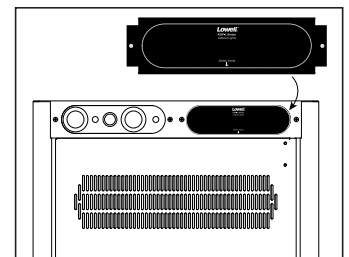

Model KOP-L Series

• 10" wide panel with 2 LEDs

Short steel panel with LED lights is made to replace a rear knockout panel in certain Lowell rack series.

Features

- Steel panel with black powder epoxy finish is made to replace a knockout panel above the rear door in Lowell racks.
- Two LED modules with pure white light (total 210 lumens, 6000k) are angled to illuminate rack interior (beam angle 56 x 12 degrees)
- Model Selection:
 - KOP-L-SW:** Panel with LEDs, on/off button switch, and 1A power supply (12VDC output).
 - KOP-L-PSW:** Panel with LEDs, proximity switch (auto on/off when presence is detected), and 1A power supply (12VDC output).
 - KOP-L:** Panel with LEDs is an add-on unit designed to be controlled by a separate panel in the KOP-L series. This unit does not include a switch or power supply.

A&E Specifications

The rack shall include Lowell Model _____ (KOP-L-SW, KOP-L-PSW, KOP-L) panel with two bright white LEDs, providing a bright white light with total of 210 lumens. The 10 inch wide steel panel shall have a black powder epoxy finish and replace the knockout panel above the rack's rear door.

The panel shall include a _____ (button switch, proximity switch) and power supply (output 12VDC, 1A).

Model KOP-L-SW rear view shows center button switch.

A KOP-L series panel replaces the rear knockout panel in select racks.

Compatible Rack Series

Series	Description
LER	Enclosed floor rack (adjustable rails)
LFR	Enclosed floor rack (fixed rail)
LHR	Host rack
LGR	Gangable rack (23"W)
LGNR	Gangable rack (22"W)
LGVR	Gangable video rack (22"W)
LSGR	Gangable seismic-certified rack (23"W)
LSER	Enclosed seismic-certified rack (adjustable rails)
LSERF	Enclosed seismic-certified rack (fixed rails)*
LPPR	Portable presentation rack with skirted base
LPR	Portable rack
LWR	Wall rack