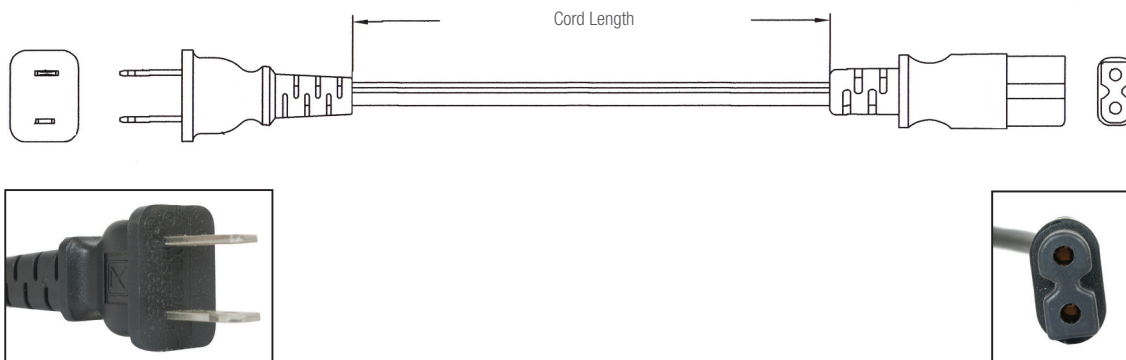

### Description:

Lowell satellite/cable power cords streamline installations by eliminating excess dangles and loops. Cords are 18-gauge flat conductors terminated with an IEC 60320-C7 on one end and NEMA 1-15P straight plug on the other end. Available in 12-inch or 18-inch lengths. Imported. UL-listed in US and Canada.

### Features:

- 18-gauge flat conductor
- Straight plug
- UL-listed in US and Canada
- Imported

IEC power cords for satellite/cable use are available in 12-inch or 18-inch cord lengths.

### A & E Specifications:

The power cord shall be Lowell satellite/cable IEC power cord model \_\_\_\_\_. It shall be an 18-gauge flat conductor that terminates with IEC 60320-C7 on one end, NEMA 1-15P straight plug on the other end. The power cord shall be UL-listed in the US and Canada.

### Model Number:

Model	Description	Cord Length	Plug type	Quantity
IEC-12-SATX10	Lowell Satellite/Cable IEC power cord	12-inches	Straight	1 bag (10 cords)
IEC-18-SATX10	Lowell Satellite/Cable IEC power cord	18-inches	Straight	1 bag (10 cords)