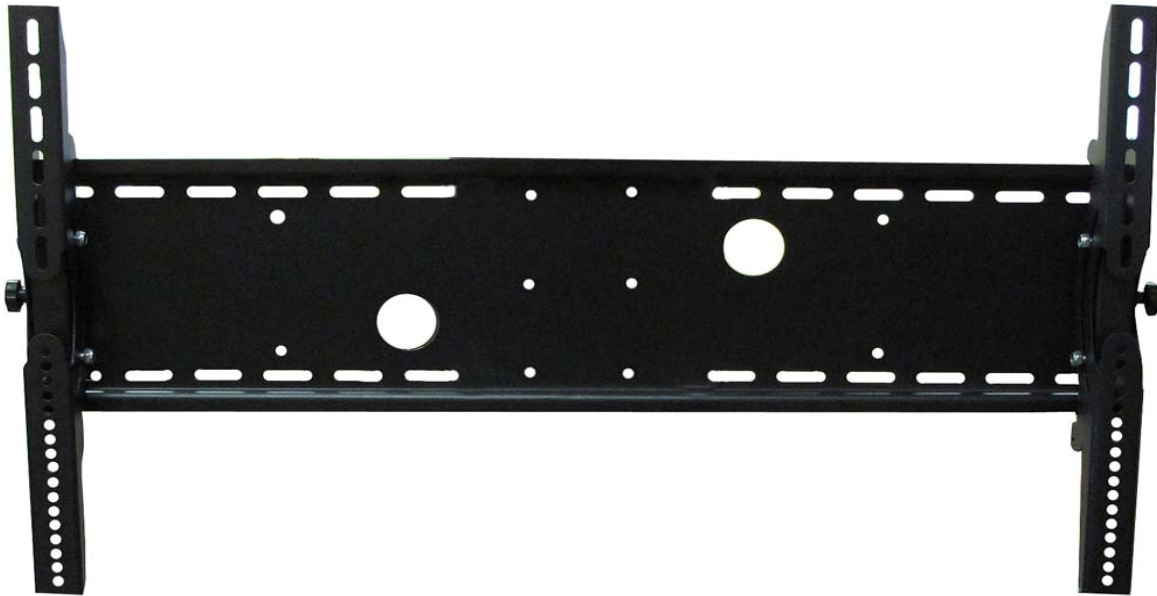

**WM-80**

**Tilting Wall Mount**

**Holds from 37" to 80" screens.**

Maximum VESA 850 mm x 480 mm.  
Maximum weight 170 lbs or 77Kg